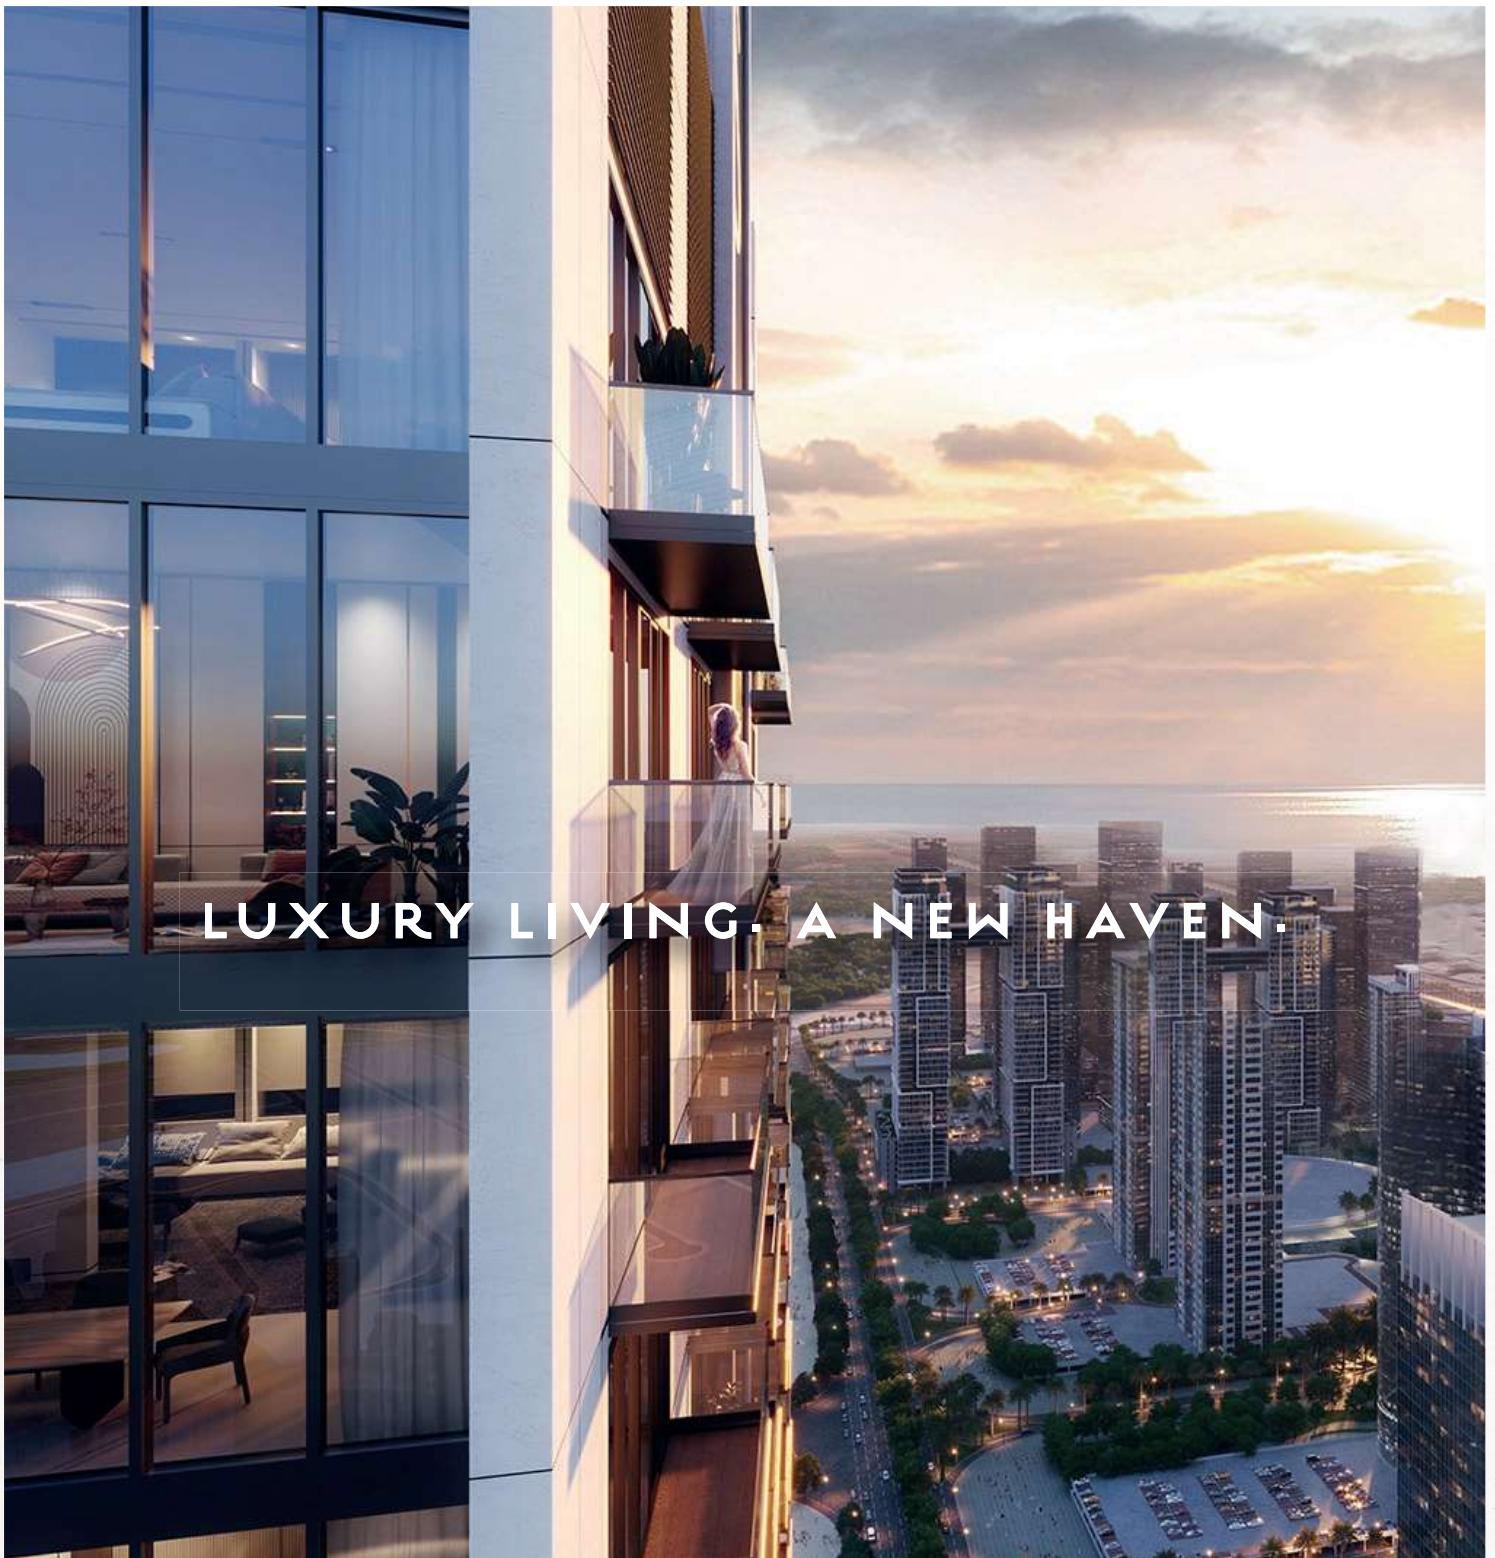

VERDE

BY SOBHA

A NEW KIND OF LIVING

HARMONIOUS ABODE. A NEW HUE.

Enjoying the radiant views of nature from the cosy corners of your home is ordinary only at SOBHA Verde. The panorama of the green meadows, the sight of the manicured golf course, and the pristine views of the skyline are all you need to devour the less ordinary side of life.

HOME. A NEW PERSONA.

A tower that resonates your aura.
A space that celebrates your arrival.
An address that marks your presence.
A befitting home for your legacy.

LUXURY LIVING. A NEW HAVEN.

Embrace a new kind of living in one of Dubai's most coveted districts-JLT, surrounded by tranquil lakes, thriving residential complexes, buzzing high streets and more. With 66 stories, SOBHA Verde is one of the tallest residential towers offering picturesque views of the lush green meadows and emerald golf course. The uber-luxury homes are designed to suit the discerning tastes of the globe trotters with world-class amenities.