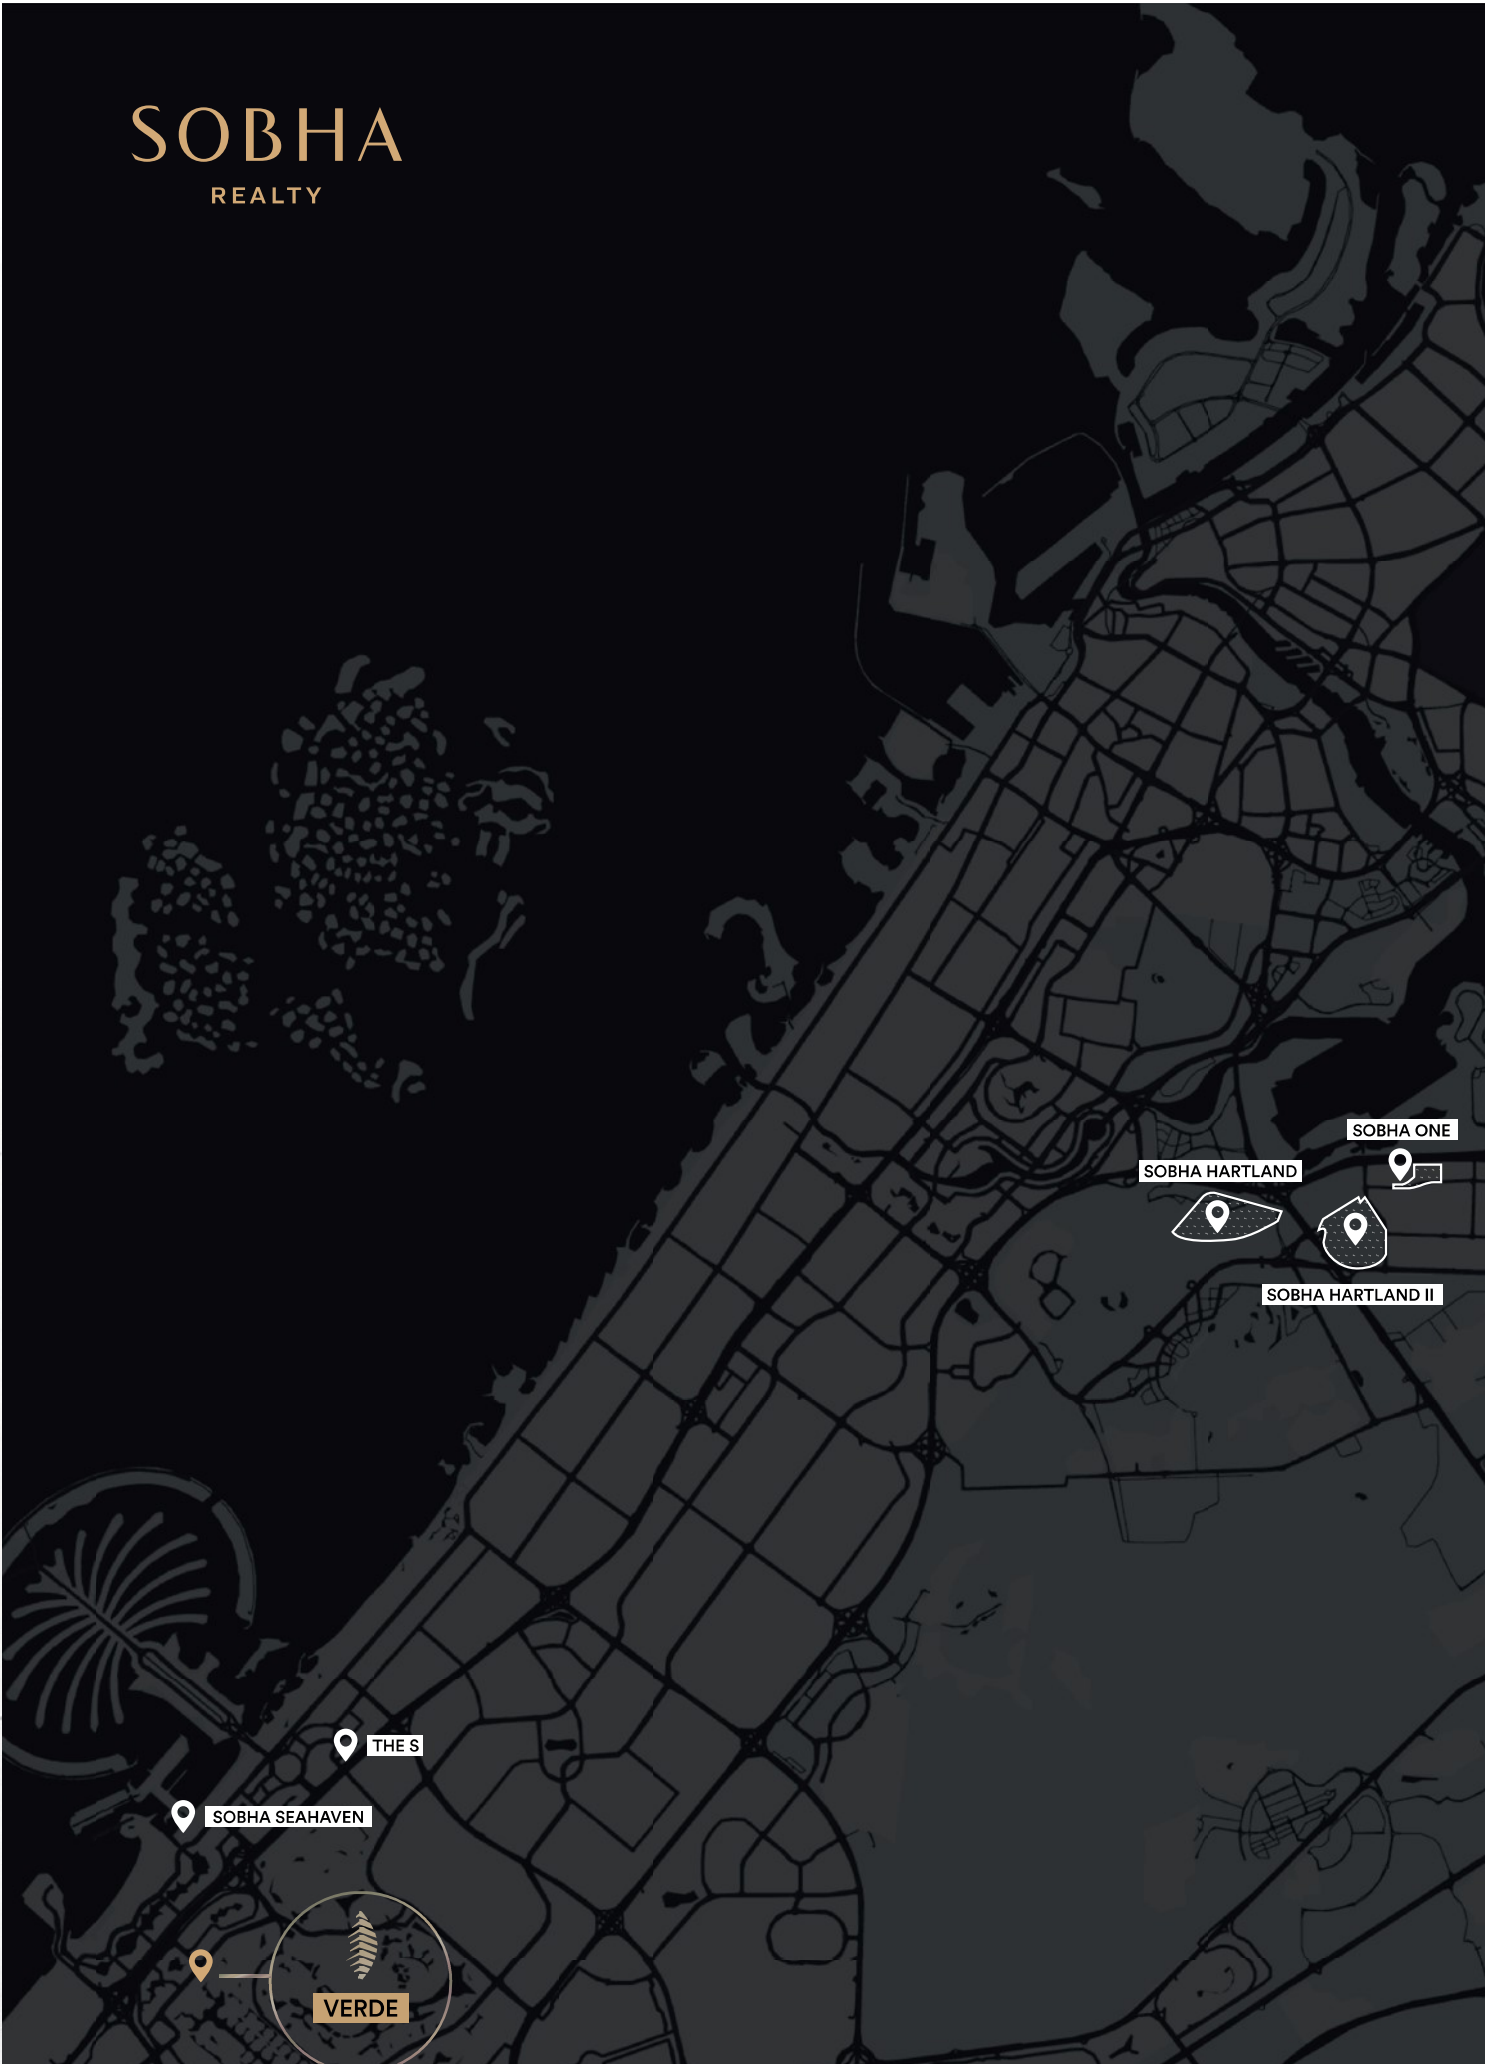

SOBHA

REALTY

SOBHA ONE

SOBHA HARTLAND

SOBHA HARTLAND II

THE S

SOBHA SEAHAVEN

VERDE