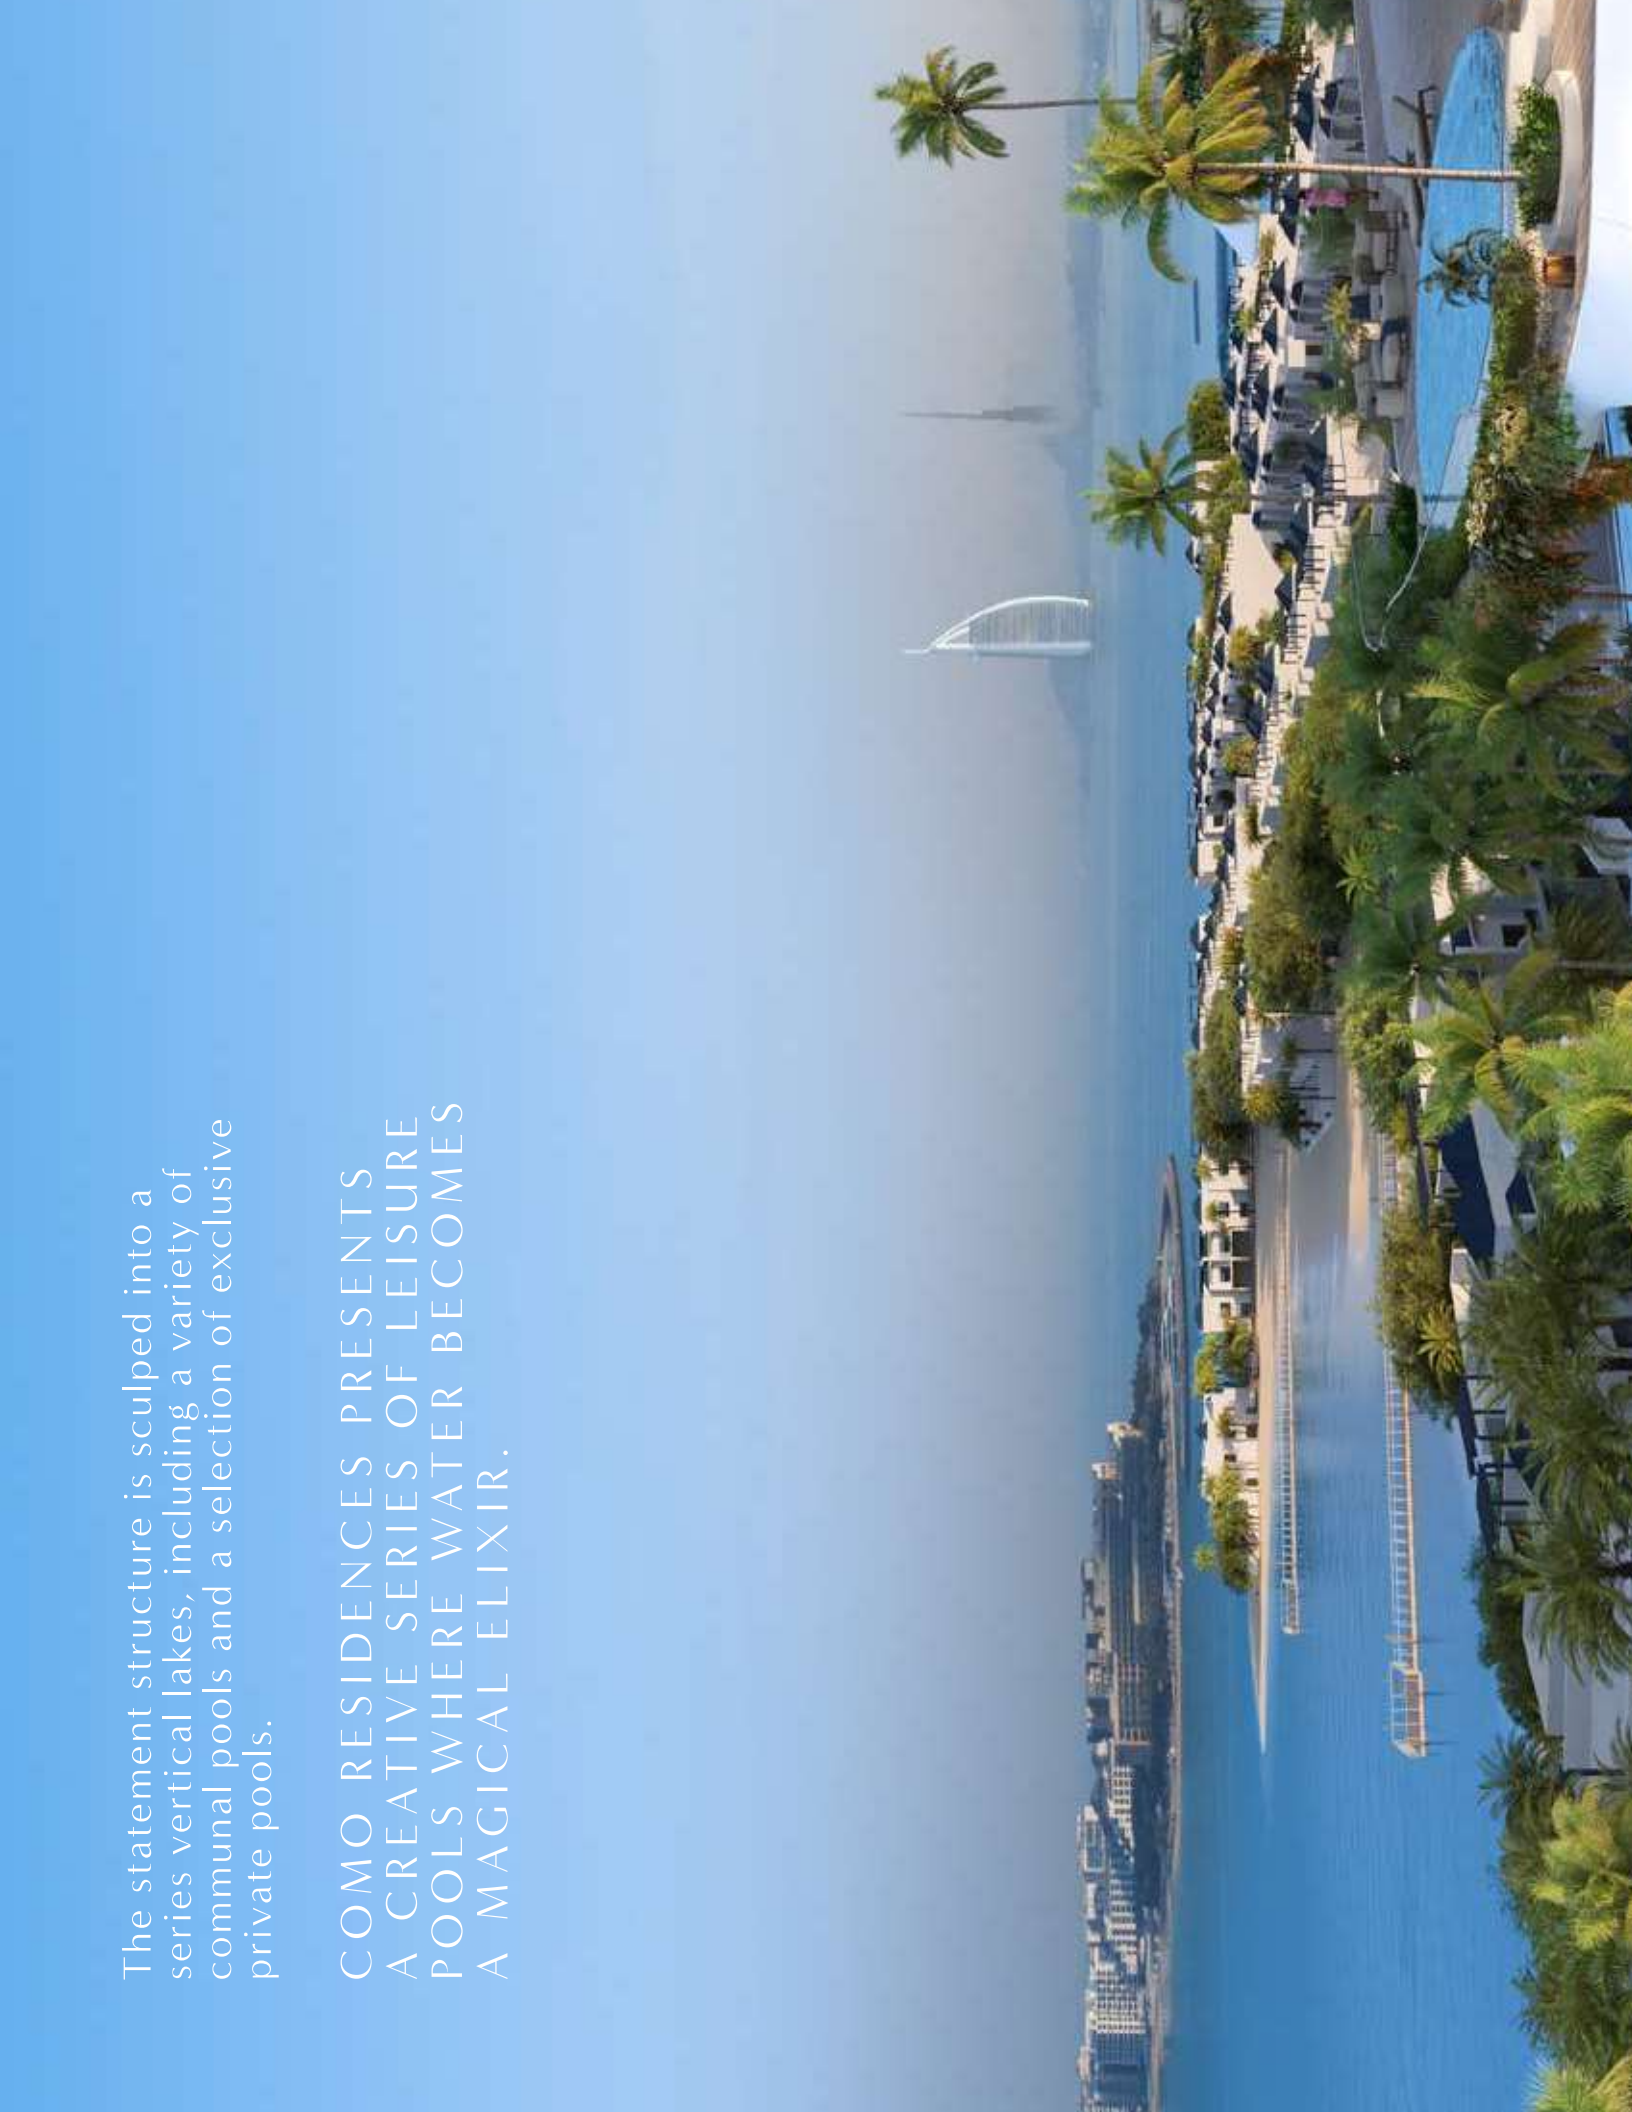

# NAKHEEL IS REDEFINING *the ART of CITY LIVING*

Harnessing the beauty of nature, Nakheel transforms land  
and water into innovative landmark destinations.

COMO RESIDENCES TAKES  
THE SHAPE OF AN ORGANIC  
SEASHELL, RISING TOWARDS  
THE SKY. THIS ARTWORK IS  
INSPIRED BY THE GENTLE  
WAVES OF THE SEA AND  
SINUOUS CURVES LEFT IN  
THE SAND.

Discover the pinnacle of sophisticated beachfront living. This sleek, majestic tower rises above Palm Jumeirah, harmoniously blending into the world-renowned landscape of extravagant luxury resorts, high-end stores, entertainment venues and supreme dining destinations.

From high-end shopping to glamorous events  
at luxury beach clubs, the best of Palm Jumeirah is at  
your fingertips

The statement structure is sculpted into a series of vertical lakes, including a variety of communal pools and a selection of exclusive private pools.

# A PLACE WHERE YOU CAN TRULY FEEL ALIVE

A soaring landmark tower which presents you with a new perspective. A place where every moment is filled with tranquility, passion and possibility.