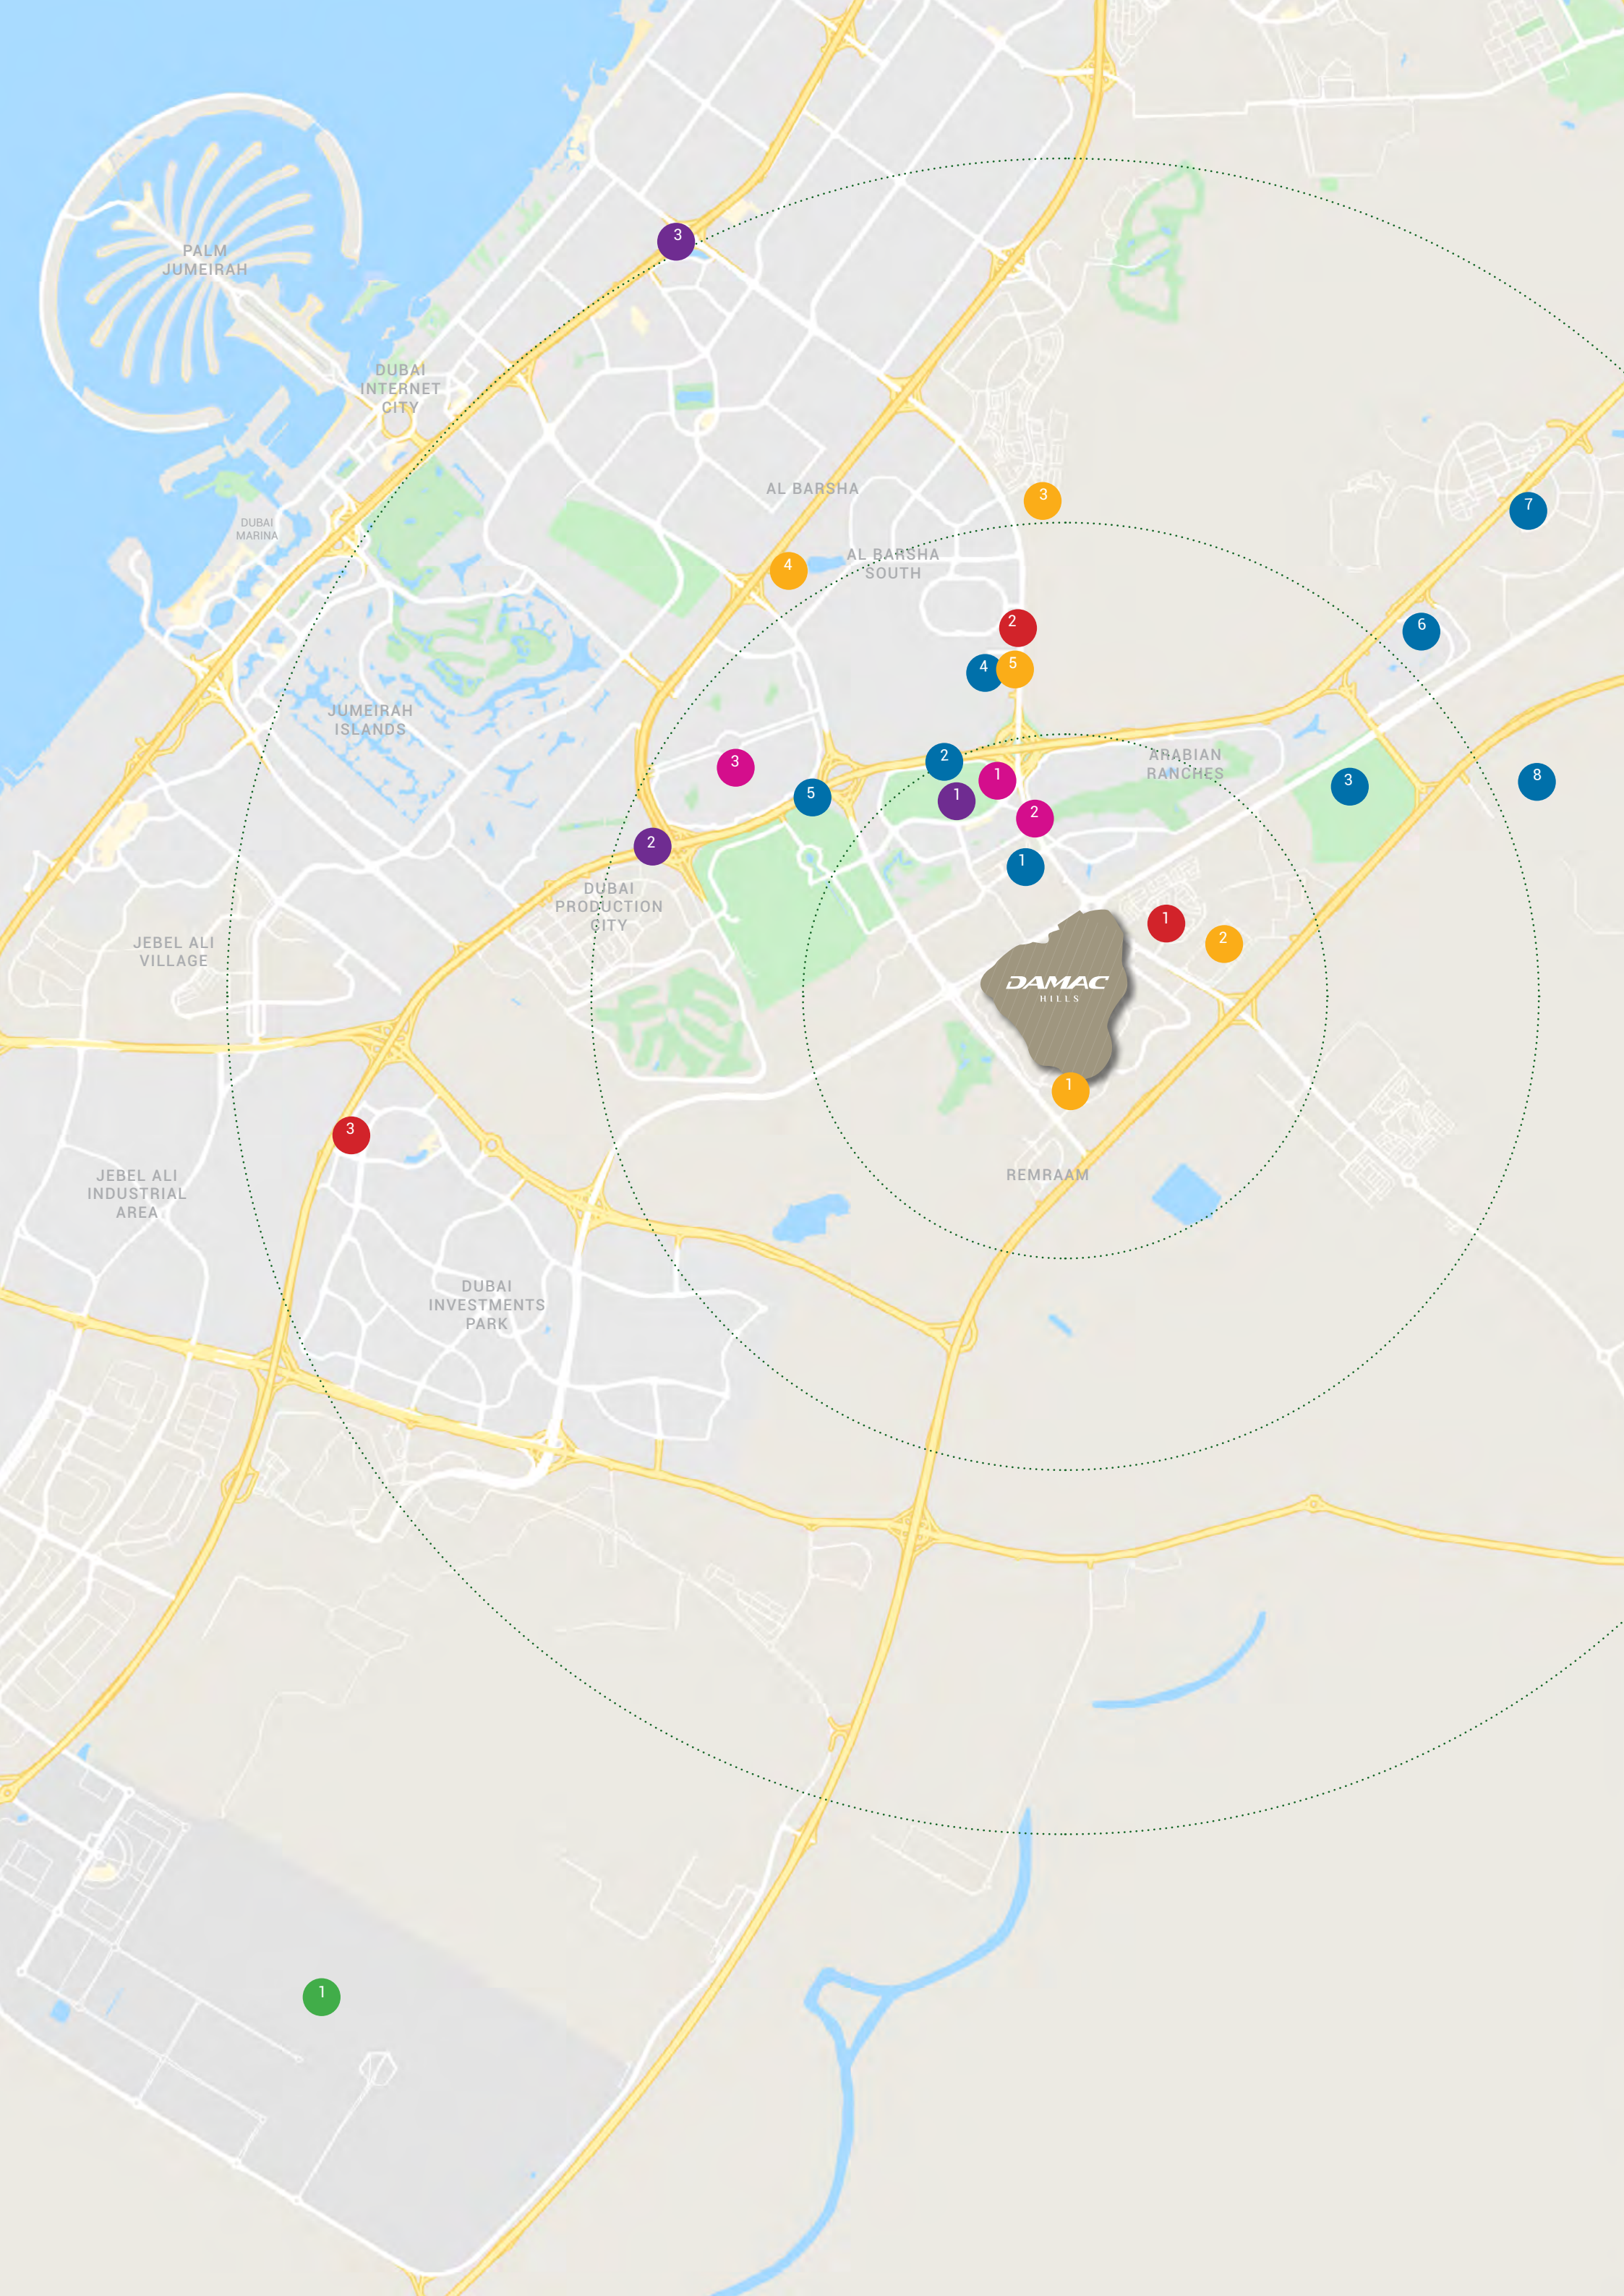

DAMAC HILLS

close to everything

SPORTS AND LEISURE

- 1 Dubai Polo & Equestrian Club – 10 minutes
- 2 Dubai Autodrome – 12 minutes
- 3 The Plantation Equestrian and Polo Club – 11 minutes
- 4 Miracle Garden – 13 minutes
- 5 Dubai International Stadium – 14 minutes
- 6 Global Village – 14 minutes
- 7 IMG World – 14 minutes
- 8 Hamdan Sports Complex – 15 minutes

MALLS

- 1 First Avenue Mall – 11 minutes
- 2 City Centre Me'aisem – 14 minutes
- 3 Mall of the Emirates – 24 minutes

HOSPITALS

- 1 Aster Medical Centre – 9 minutes
- 2 Mediclinic Parkview Hospital – 12 minutes
- 3 NMC Royal Hospital – 19 minutes

HOTELS

- 1 Park Inn by Radisson – 10 minutes
- 2 Studio One Hotel – 9 minutes
- 3 Five Hotel Jumeirah Village Circle – 19 minutes

AIRPORT

- 1 Al Maktoum International Airport – 28 minutes

SCHOOLS

- 1 Jebel Ali School – 5 minutes
- 2 Fairgreen International School – 11 minutes
- 3 Global Indian International School – 16 minutes
- 4 Safa Community School – 18 minutes
- 5 Kings' School – 21 minutes