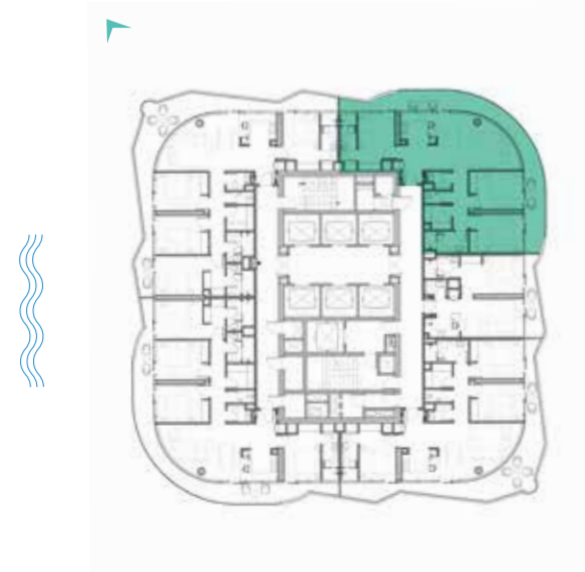

LEVELS 41-50

LEVELS 41-50

VOLTA
SHEIKH ZAYED ROAD, DUBAI

SUPER LUXURY
FLOOR PLANS

3-BEDROOM SUPER LUXURY

TYPE A1-A10

LEVELS 51-60

3-BEDROOM SUPER LUXURY

TYPE A1M-A10M

LEVELS 51-60

4-BEDROOM SUPER LUXURY

TYPE A1-A10

LEVELS 51-60

4-BEDROOM SUPER LUXURY

TYPE A1M-A10M

LEVELS 51-60