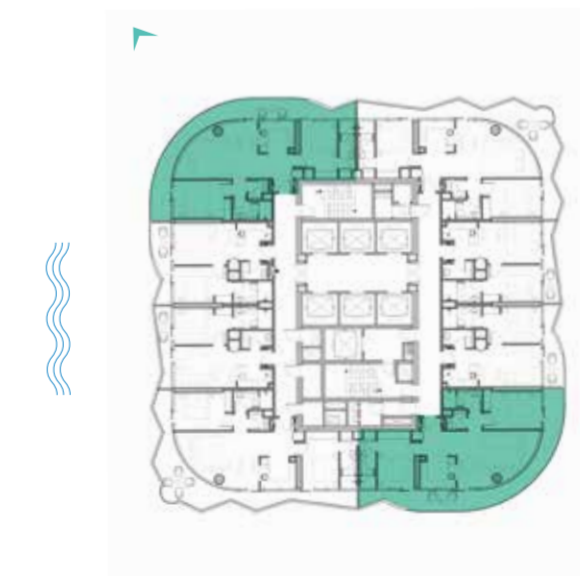

2-BEDROOM LUXURY

TYPE A11-A20

LEVELS: 20-29

2-BEDROOM LUXURY

TYPE A11M-A20M

LEVELS: 20-29

2-BEDROOM LUXURY

TYPE A21-A30

LEVELS: 30-40

2-BEDROOM LUXURY

TYPE A21M-A30M

LEVELS: 30-40

2-BEDROOM LUXURY

A31-A38, A40 & A41

2-BEDROOM LUXURY

TYPE A31 M -A38 M, A40 M & A41 M

LEVELS 41-50

LEVELS 41-50

VOLTA
SHEIKH ZAYED ROAD, DUBAI

SUPER LUXURY
FLOOR PLANS

3-BEDROOM SUPER LUXURY

TYPE A1-A10

LEVELS 51-60

3-BEDROOM SUPER LUXURY