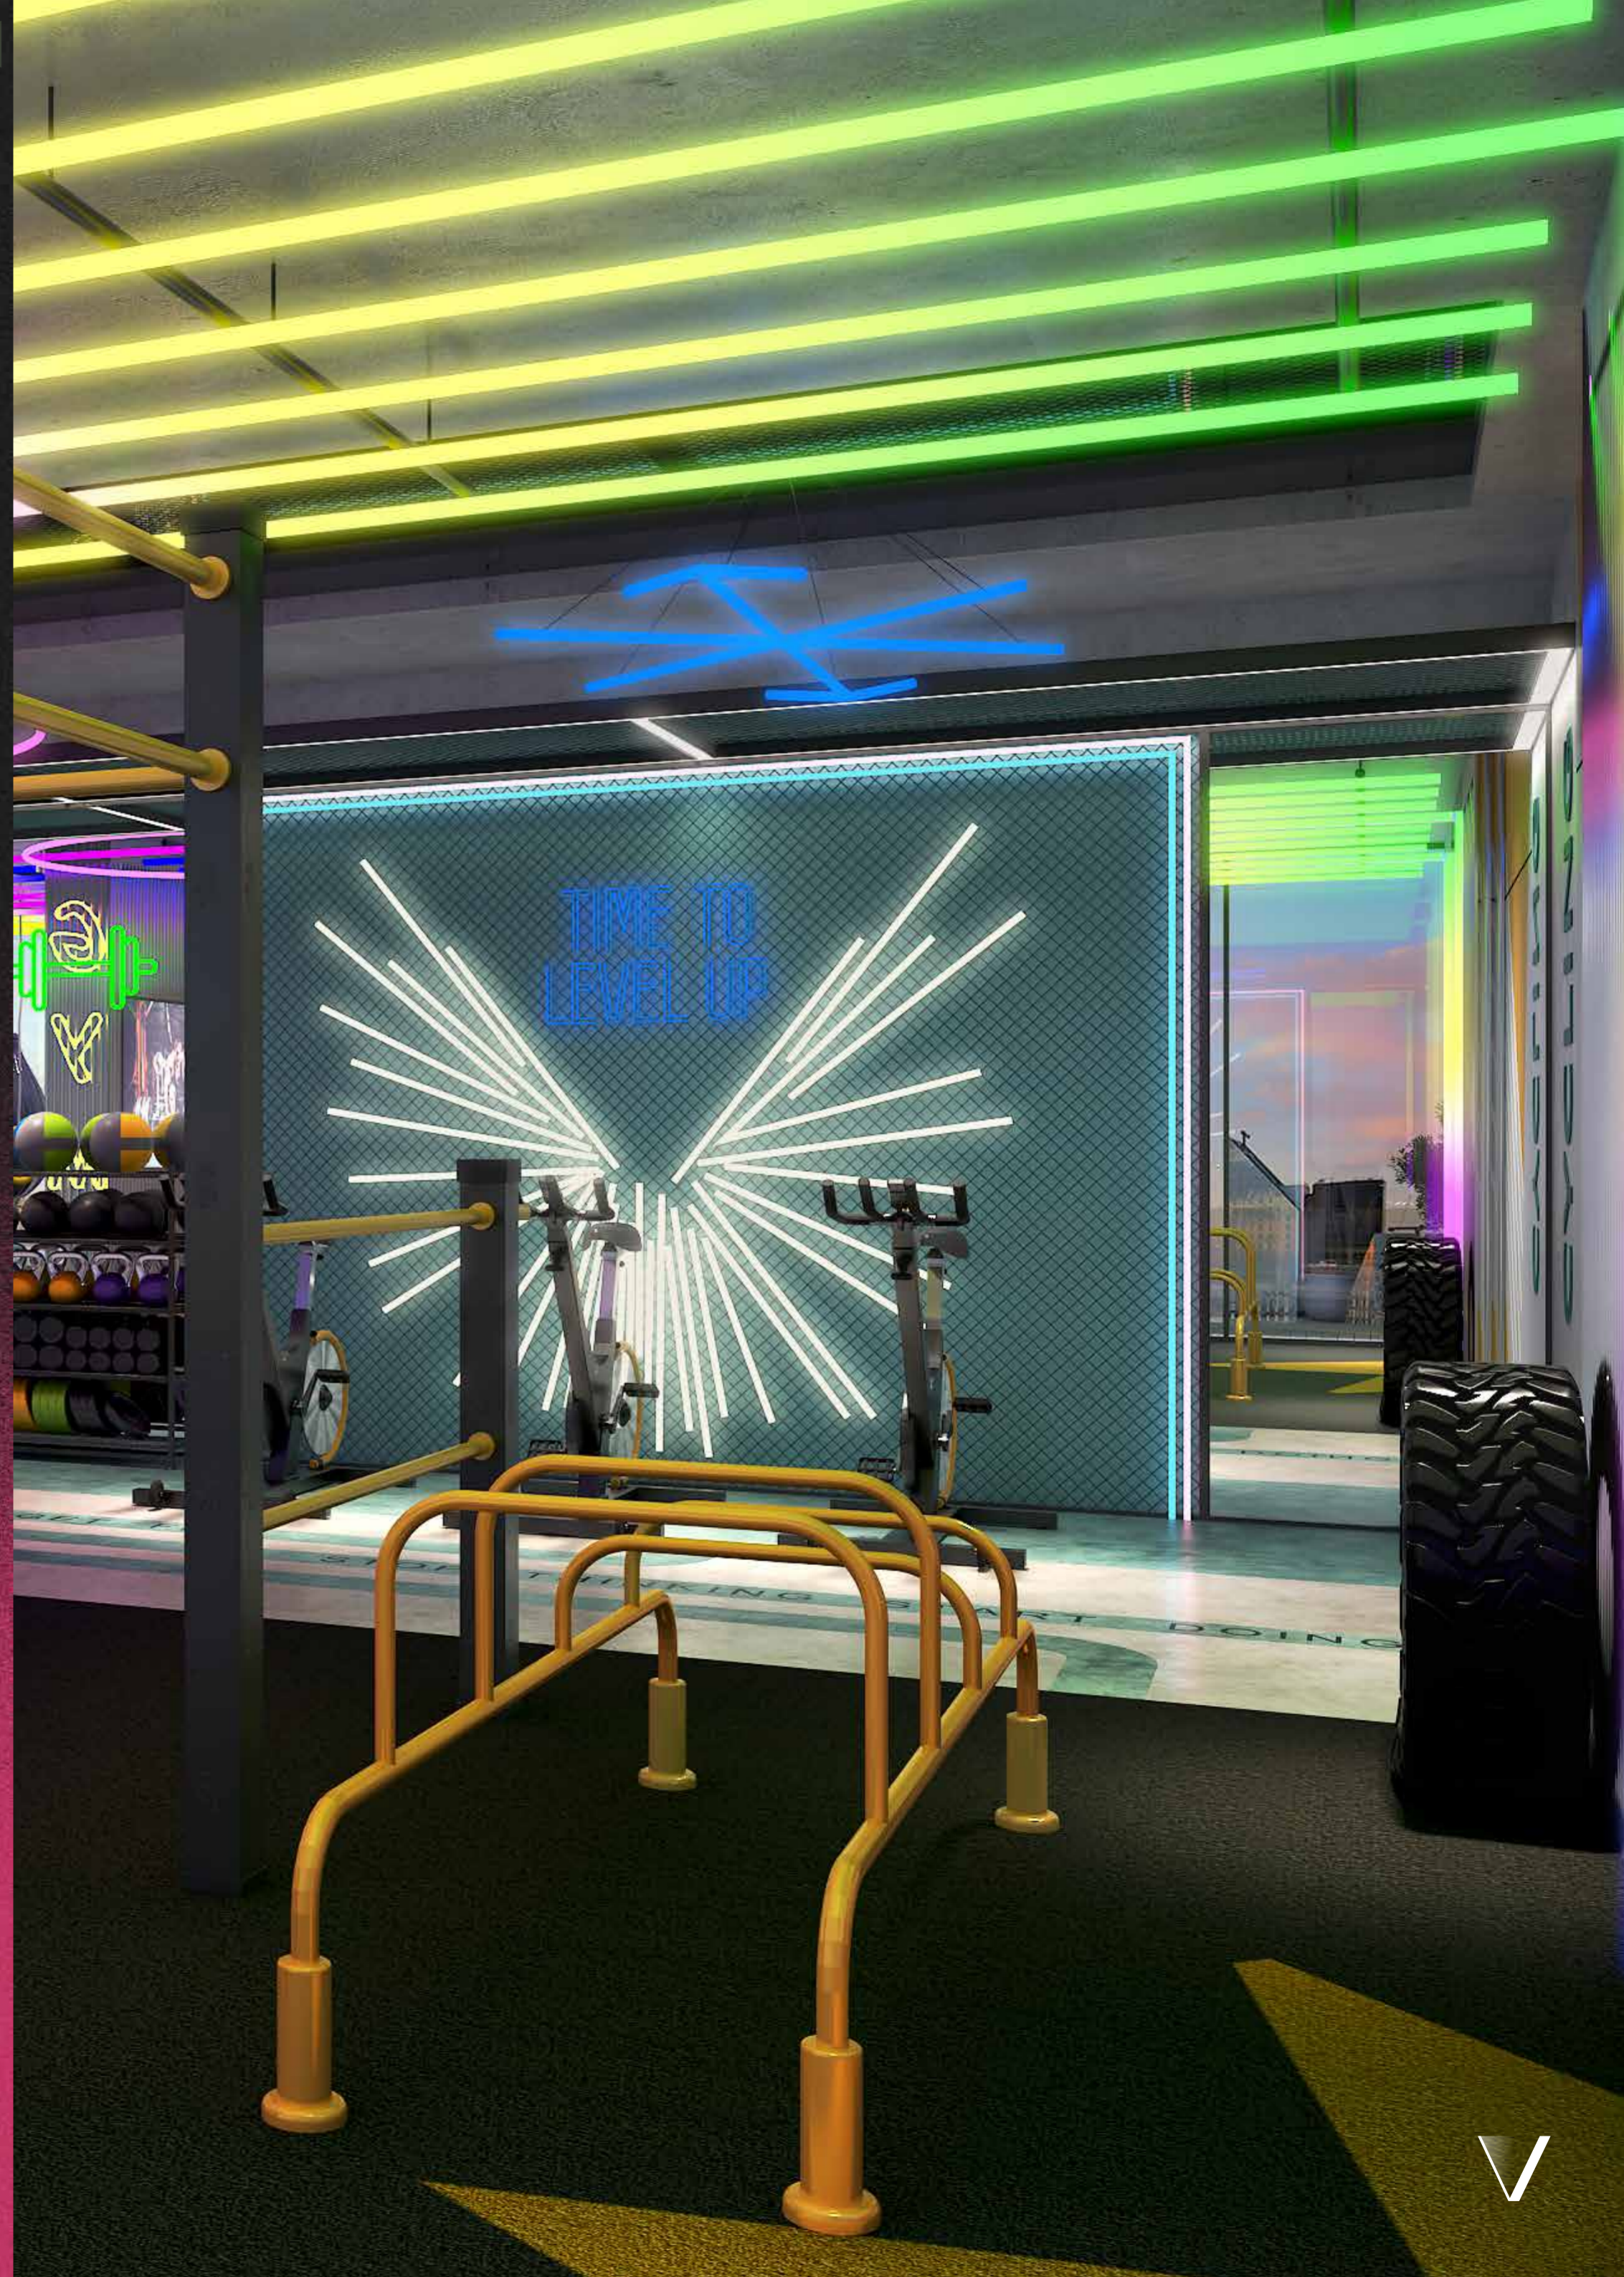

CHAMPIONS KEEP PLAYING UNTIL THEY GET RIGHT

BILLIE JEAN KING