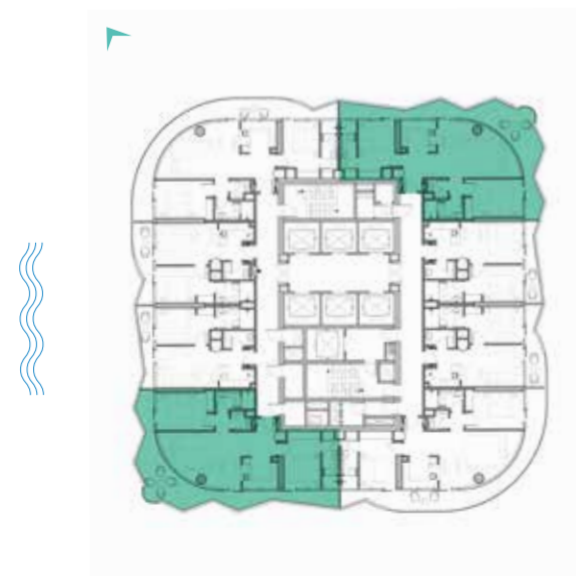

2-BEDROOM LUXURY

TYPE A11-A20

LEVELS: 20-29

2-BEDROOM LUXURY

TYPE A11M-A20M

LEVELS: 20-29

2-BEDROOM LUXURY

TYPE A21-A30

LEVELS: 30-40

2-BEDROOM LUXURY

TYPE A21M-A30M

LEVELS: 30-40

2-BEDROOM LUXURY

A31-A38, A40 & A41

2-BEDROOM LUXURY

TYPE A31 M -A38 M, A40 M & A41 M

LEVELS 41-50

LEVELS 41-50

VOLTA
SHEIKH ZAYED ROAD, DUBAI

SUPER LUXURY
FLOOR PLANS

3-BEDROOM SUPER LUXURY

TYPE A1-A10

LEVELS 51-60

3-BEDROOM SUPER LUXURY