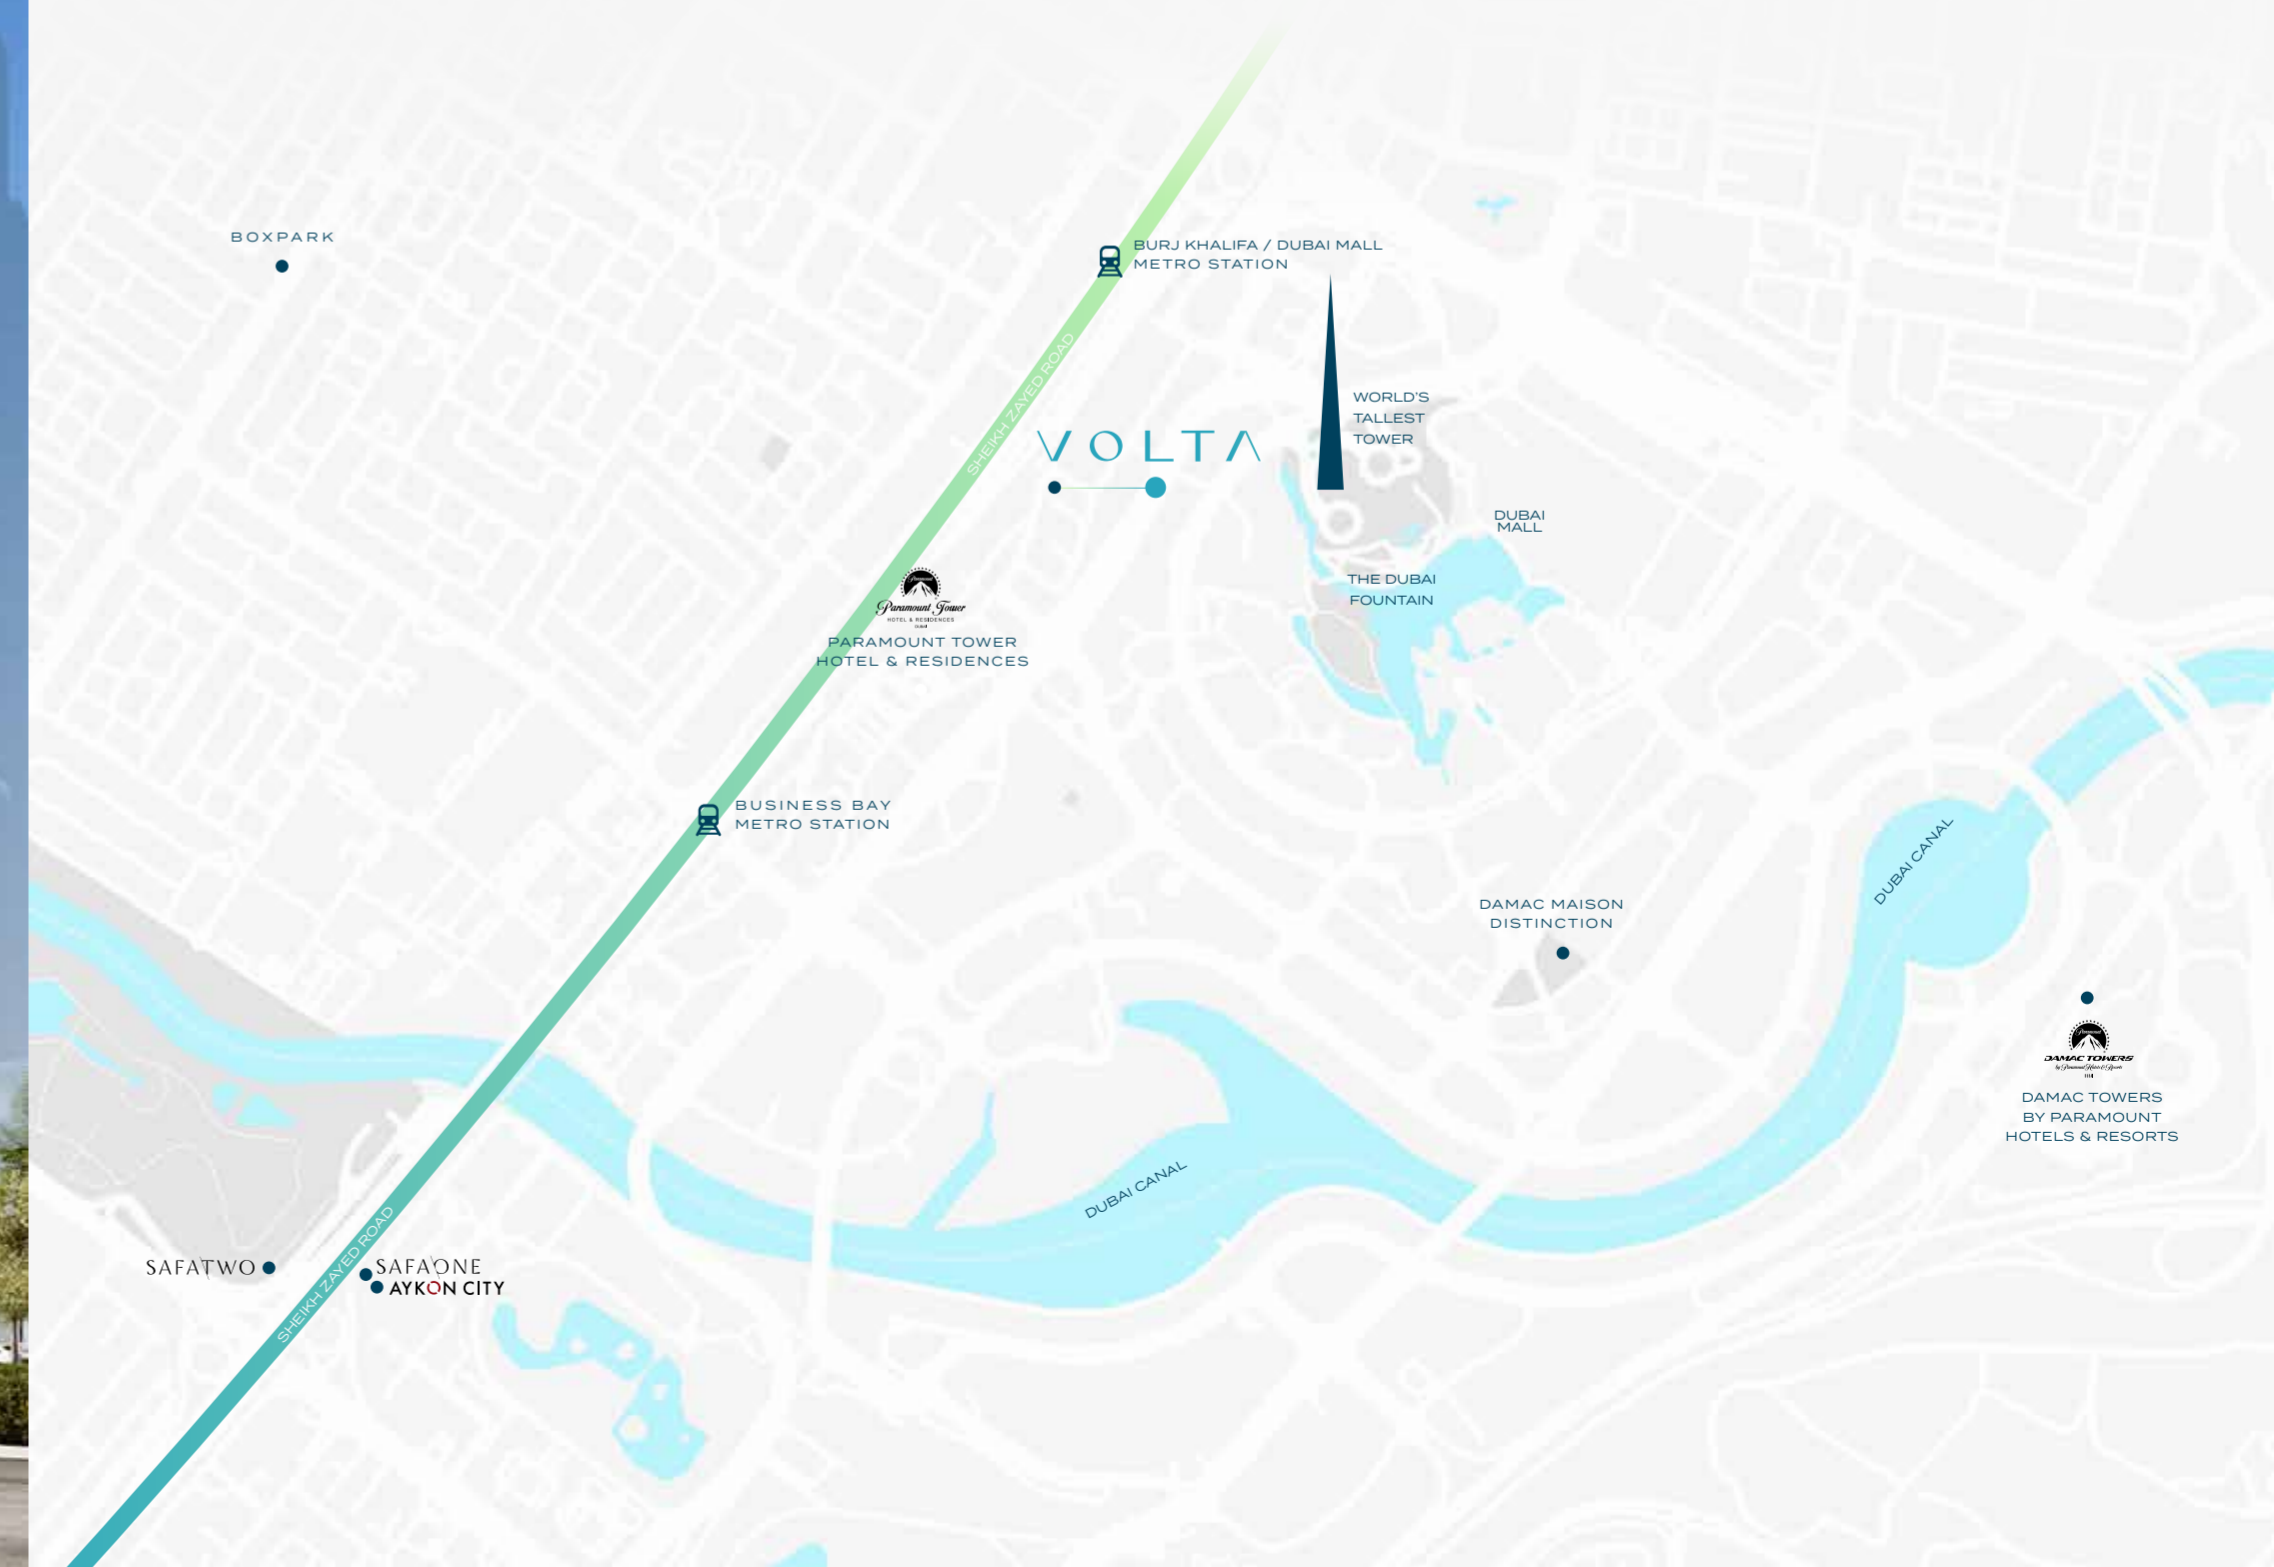

ELEVATE
YOUR

STATUS

ENGINEERED
FOR EVOLUTION

VOLTA

SHEIKH ZAYED ROAD, DUBAI

V

FEEL THE
BEAT OF LIFE.

Volta is a one-of-a-kind, 60-storey residential tower inspired by the powerful human desire to reach beyond what is expected and live a life where excellence is ordinary. The dynamically-designed skyscraper has curated environments for fitness, wellness and wellbeing alike. With amenities split between the semi-detached podium, roof and even the lobby, residents are never far from something to do...or somewhere to do nothing.

HIGHWAY TO

THE TURRET

Volta is enviably situated on Sheikh Zayed Road, Dubai's main artery. The road is emblematic of the city's incredible progress and is home to the world's tallest three hotels, residential towers, offices, restaurants and more. Those staying here have quick and easy access to Downtown Dubai, while destinations such as Dubai Marina and Palm Jumeirah are just minutes away, along with Dubai International Airport (under 15 minutes).