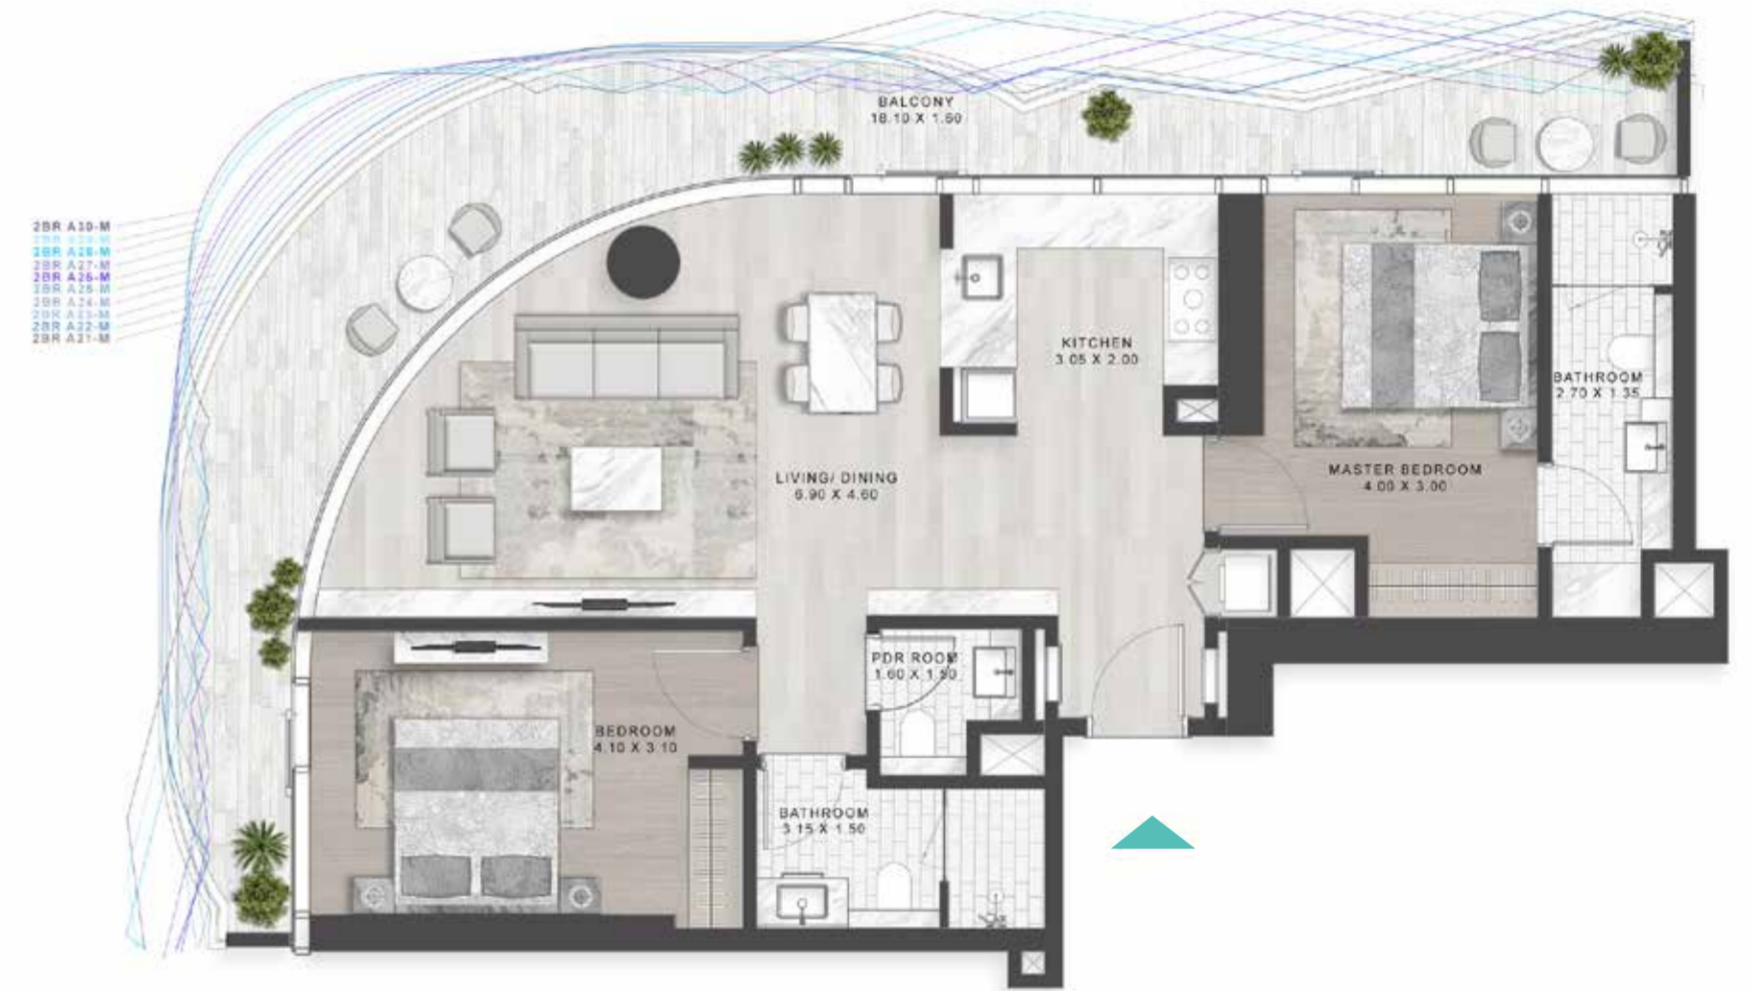

LEVEL: 12

LEVEL: 13-19

LEVELS: 2-7

LEVEL: 8

LEVEL: 10

LEVELS: 11

LEVEL: 12

LEVEL: 13-19

2-BEDROOM LUXURY

TYPE A11-A20

LEVELS: 20-29

2-BEDROOM LUXURY

TYPE A11M-A20M

LEVELS: 20-29

2-BEDROOM LUXURY

TYPE A21-A30

LEVELS: 30-40

2-BEDROOM LUXURY

TYPE A21M-A30M

LEVELS: 30-40

2-BEDROOM LUXURY

A31-A38, A40 & A41

2-BEDROOM LUXURY

TYPE A31 M -A38 M, A40 M & A41 M

LEVELS 41-50

LEVELS 41-50

VOLTA
SHEIKH ZAYED ROAD, DUBAI

SUPER LUXURY
FLOOR PLANS

3-BEDROOM SUPER LUXURY

TYPE A1-A10

LEVELS 51-60

3-BEDROOM SUPER LUXURY