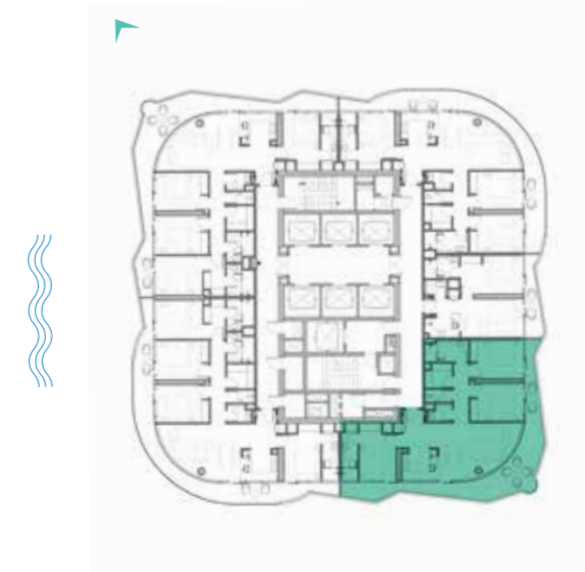

LEVELS 41-50

LEVELS 41-50

VOLTA
SHEIKH ZAYED ROAD, DUBAI

SUPER LUXURY
FLOOR PLANS

3-BEDROOM SUPER LUXURY

TYPE A1-A10

LEVELS 51-60

3-BEDROOM SUPER LUXURY

TYPE A1M-A10M

LEVELS 51-60

4-BEDROOM SUPER LUXURY

TYPE A1-A10

LEVELS 51-60

4-BEDROOM SUPER LUXURY

TYPE A1M-A10M

LEVELS 51-60